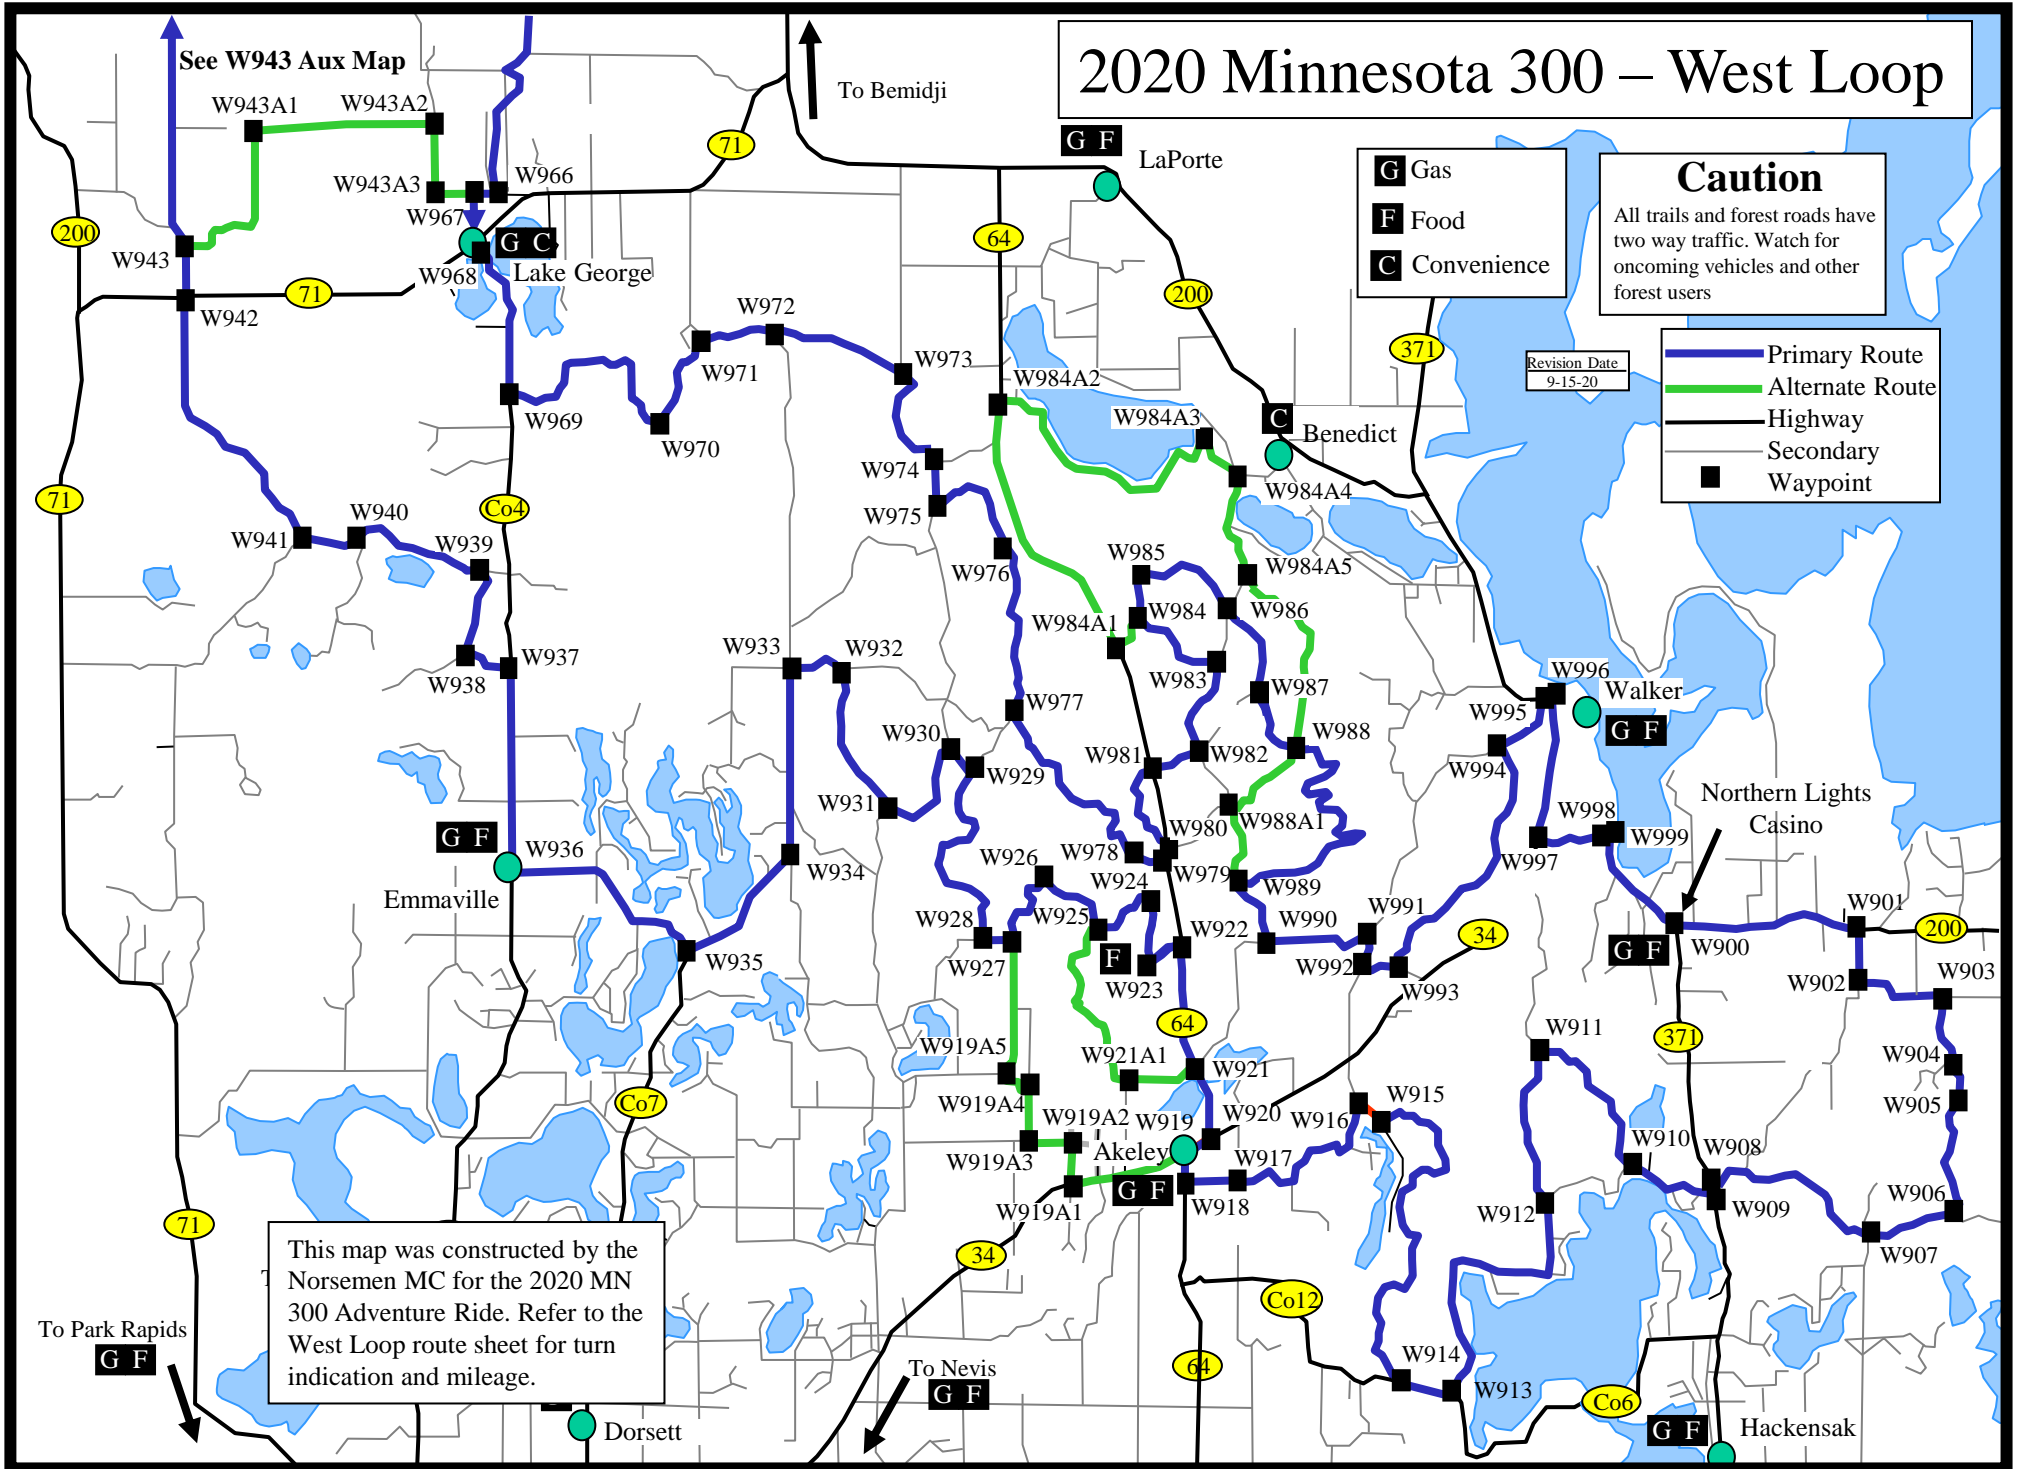

2020 Minnesota 300 – West Loop

2020 Minnesota 300 – West Loop W943 Aux Map

- G** Gas
- F** Food
- C** Convenience

This map was constructed by the Norsemen MC for the 2020 MN 300 Adventure Ride. Refer to the West Loop route sheet for GPS coordinates and mileage.

Caution
All trails and forest roads have two way traffic. Watch for oncoming vehicles and other forest users

- Primary Route
- Alternate Route
- Highway
- Secondary
- Waypoint

Revision Date
9-15-20

Itasca
State
Park

Lake George