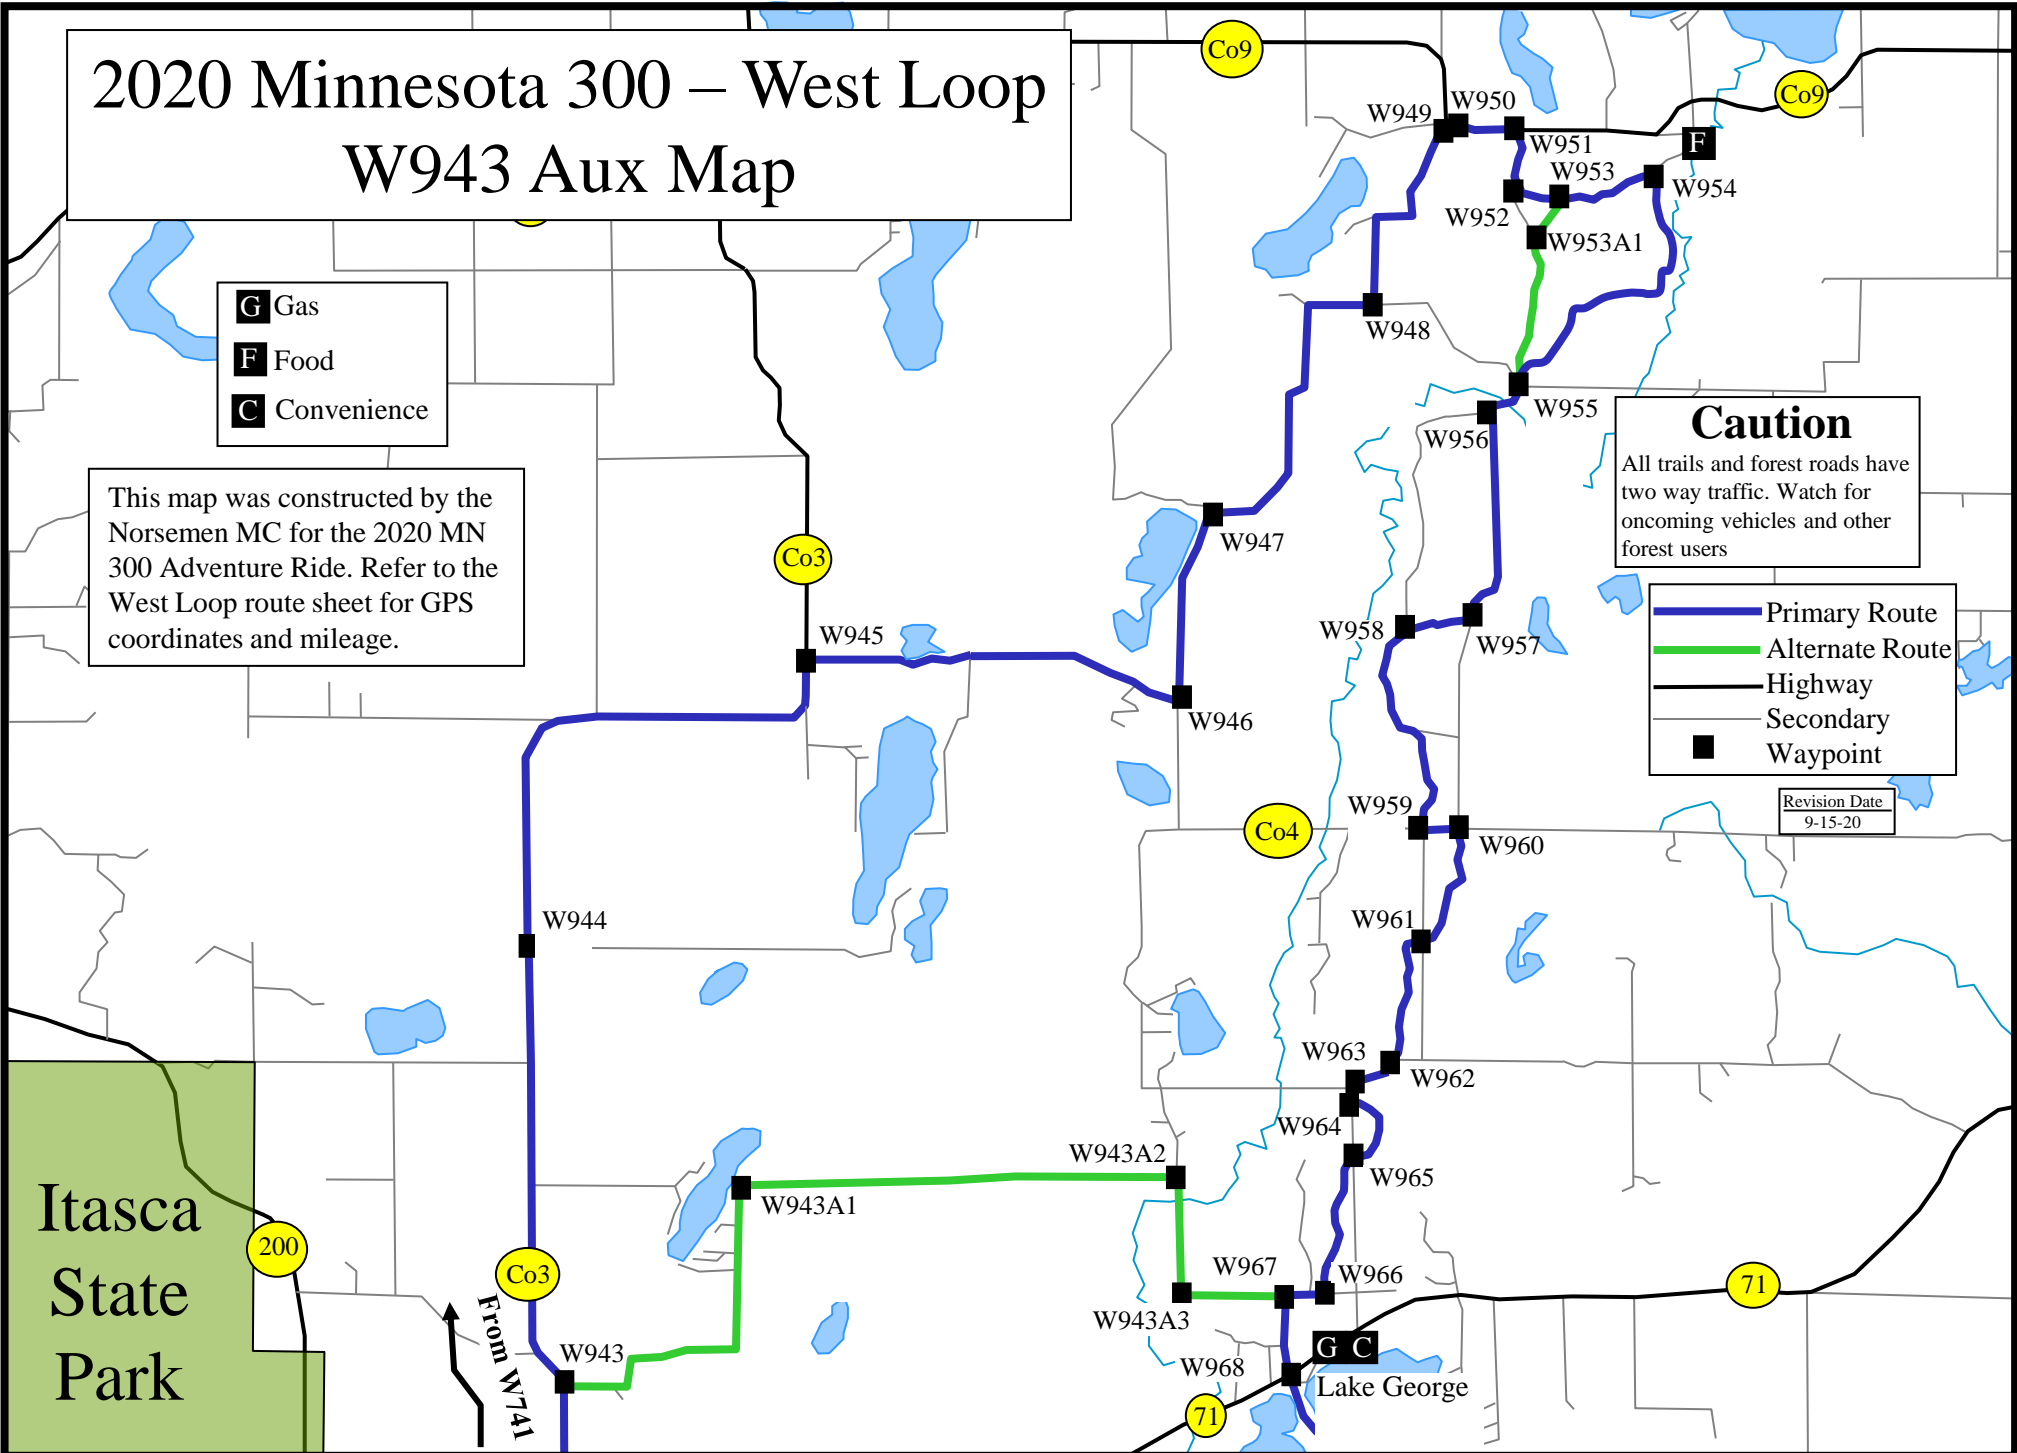

2020 Minnesota 300 – West Loop

2020 Minnesota 300 – West Loop W943 Aux Map

- G** Gas
- F** Food
- C** Convenience

This map was constructed by the Norsemen MC for the 2020 MN 300 Adventure Ride. Refer to the West Loop route sheet for GPS coordinates and mileage.

Caution
All trails and forest roads have two way traffic. Watch for oncoming vehicles and other forest users

- Primary Route
- Alternate Route
- Highway
- Secondary
- Waypoint

Revision Date
9-15-20

Itasca
State
Park

Lake George